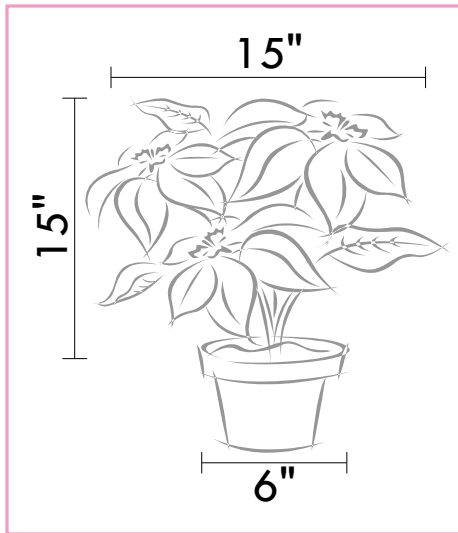

name · address · phone _____

TOTAL

THANK YOU!

DELIVERY

Poinsettias deliver to your location the first two weeks of December (1st – 12th). We will contact your group to arrange the exact delivery date.

SIZE

Each Poinsettia is grown in a 6-inch pot; the Poinsettia will measure approximately 15 inches tall by 15 inches across. It will be 22 weeks old.

Each Poinsettia includes a decorative holiday pot cover and is protected by a florist shipping sleeve.